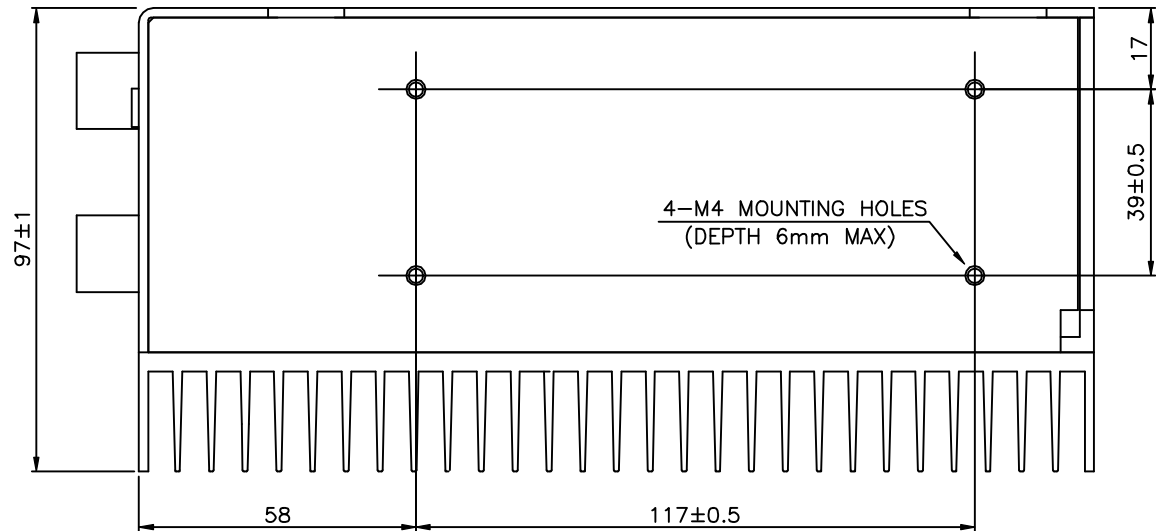

===ACCESSORIES===

\*COVER FOR BARRIER TERMINAL STRIP ---- 1

(unit : mm)  
 MODEL NNS50  
**NEHC-LAMBDA**  
 IA507-02-01